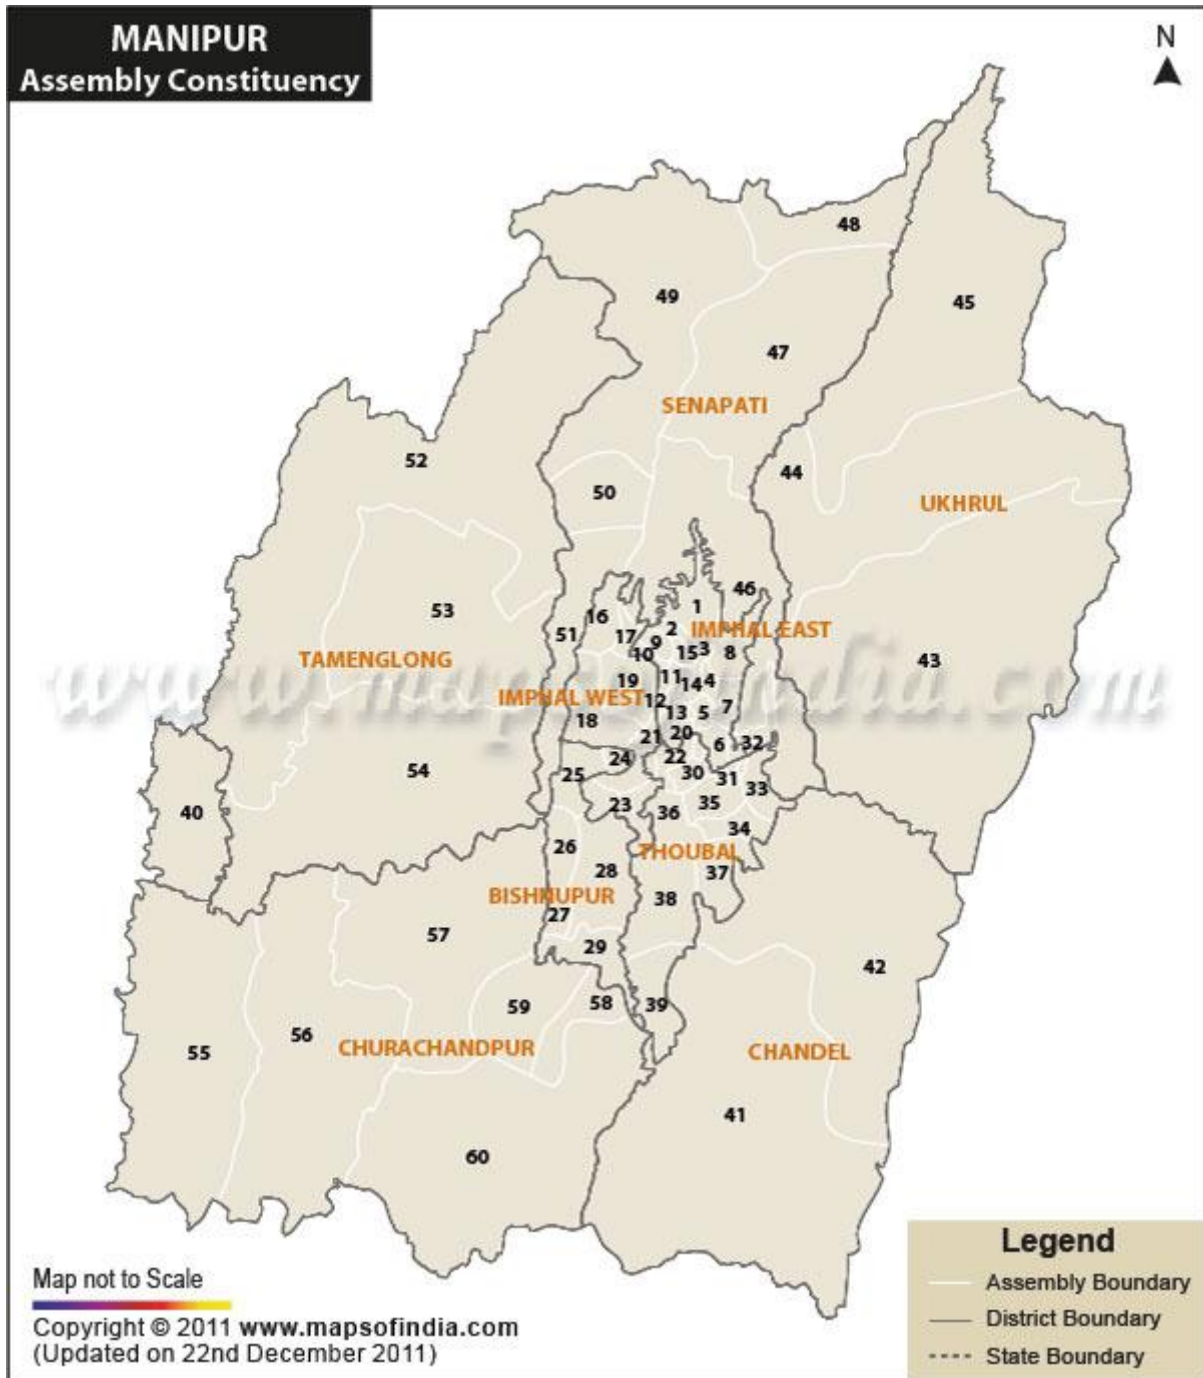

Assembly Constituencies of Manipur

- 1 Khundrakpam
- 2 Heingang
- 3 Khurai
- 4 Khetrigao
- 5 Thongju
- 6 Keirao
- 7 Andro
- 8 Lamlai
- 9 Thangmeiband