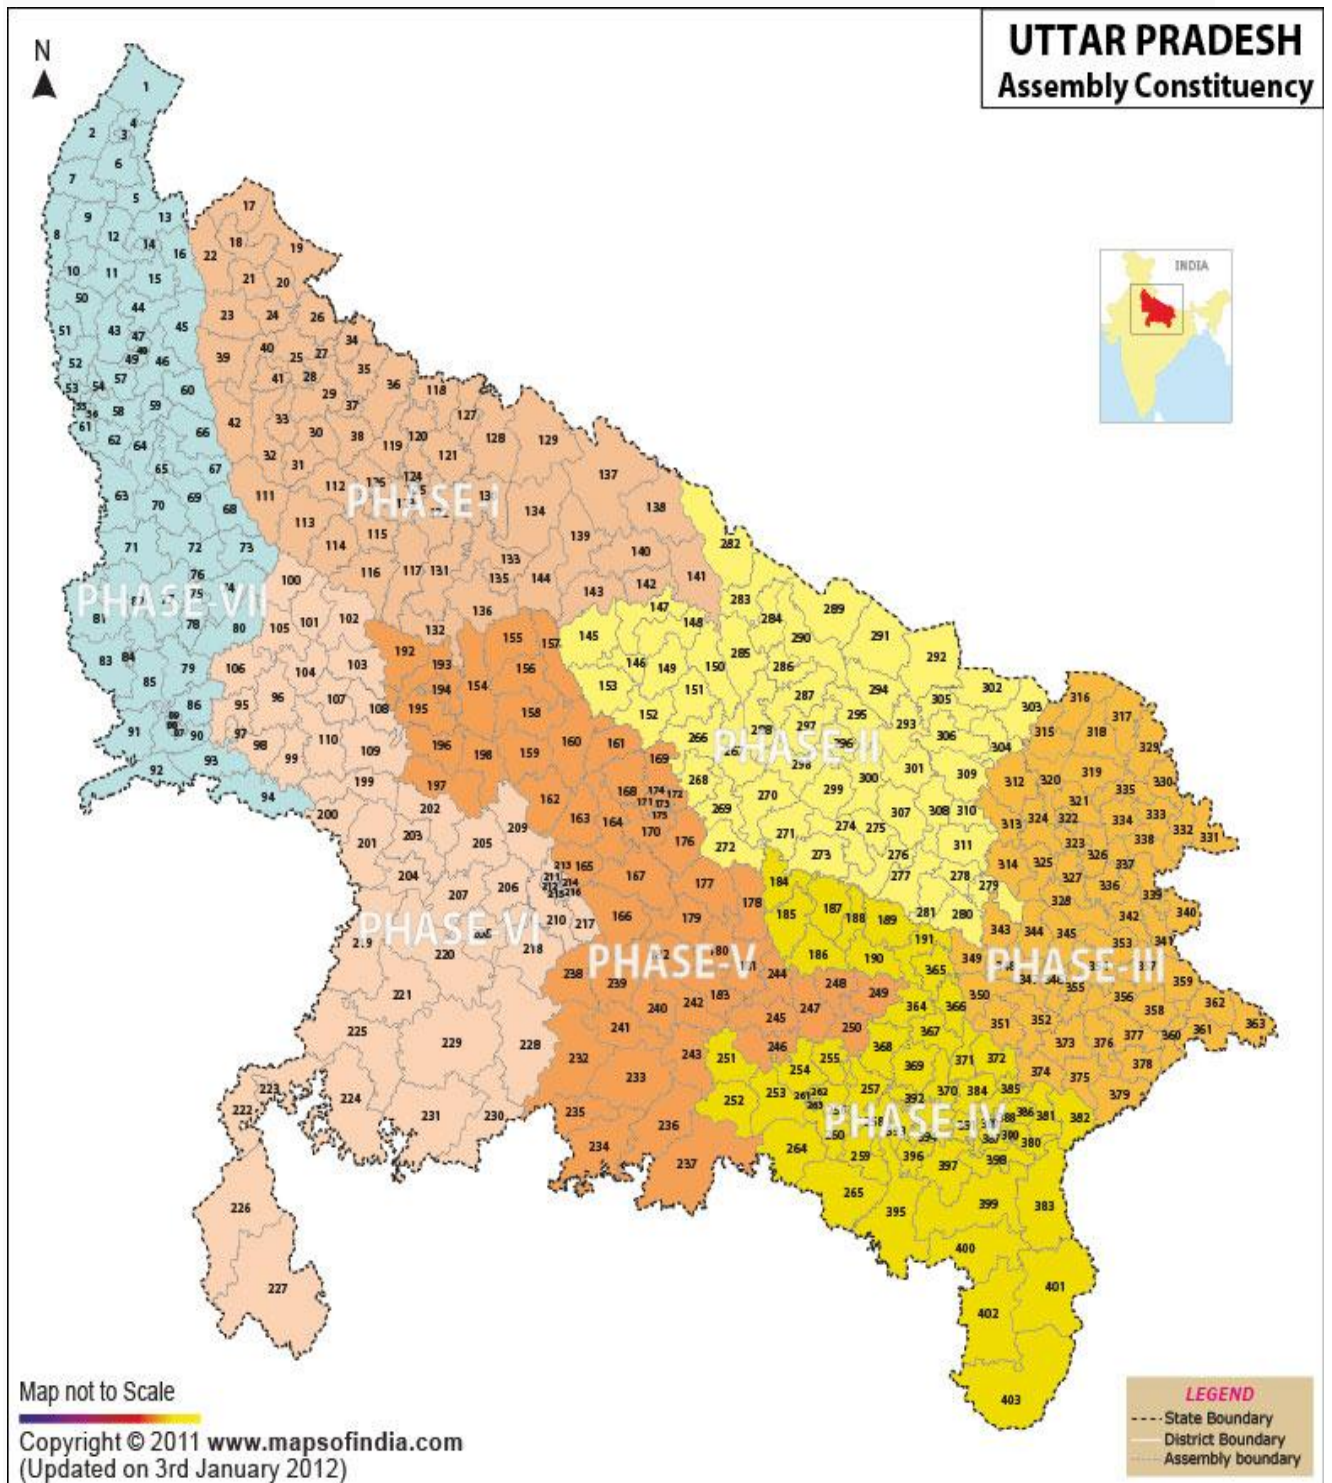

Assembly Constituencies of Uttar Pradesh